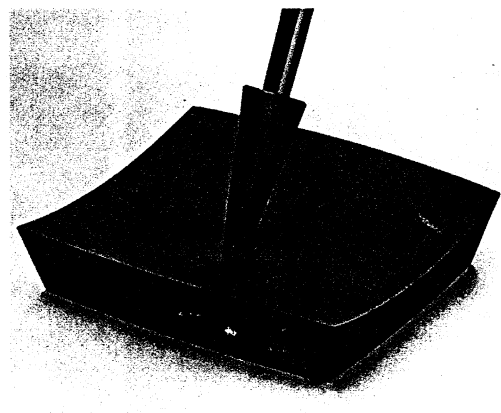

\$7.50 Perpetual calendar, solid brass case, shows day, date and month 002A

\$7.50 Red secretarial set, adhesive base,  
3 3/4 x 4 1/8", ball pen with chain B179

\$7.50 Blue secretarial set, adhesive base,  
3 3/4 x 4 1/8", ball pen with chain B189

\$5.95 Simulated slate security set, adhesive base  
3-3/4 x 4-1/8", ball pen with chain 3A2  
\$4.95 Set without adhesive base 3A6

\$4.95 Simulated elm burl inlay,  
3-3/4 x 4-1/8", ball pen B169

\$4.95 Simulated teakwood inlay, 3 3/4 x 4 1/2",  
ball pen 3A5